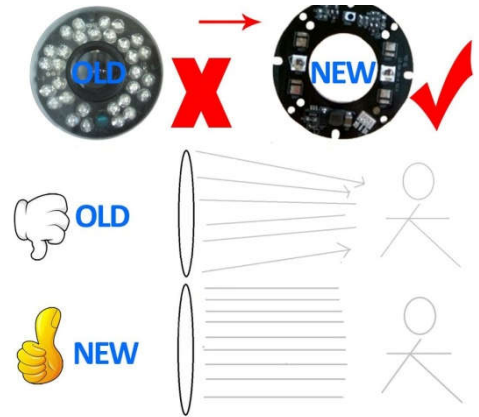

The removable IR filter or mechanical filter or IR-CUT, if you prefer, guarantees real colors in daytime vision and clearer black and white images when compared to a camera without this technology. This small photo filter, placed in front of the CMOS sensor, during daytime viewing is not present but when darkness falls, electronically it is repositioned and allows the CMOS sensor to see the light emitted by the IR illuminators.

The 3DNR function present only on mid-high-end camera, is essential to ensure clear images with little disturbance (dotted effect) especially in low light conditions with active IR illuminator. We see next to the left tangible difference with the 3DNR function deactivated and to the right the active 3DNR. The image is clearer and cleaner.

IP66 protection against dust and water - **-20C ° to + 60C °**

Black Film anti-glare black glass with invisible IR. The new invisible IR technology , called "Black Film", used by the most important manufacturers, presents a black glass in front of the IR unit of the camera, partially hiding it and making it more concealable, but also becomes much more efficient thanks to special anti-pollution

LED SMD ARRAY TECHNOLOGY: This camera is equipped with 2 MAXI LED ARRAY SMD with very high efficiency. IR range: 30 meters. Compared to traditional LEDs, they guarantee lower consumption, longer life, less heat and uniform lighting. Up to 20% less brightness dimming than traditional and 3 times more efficient LEDs.