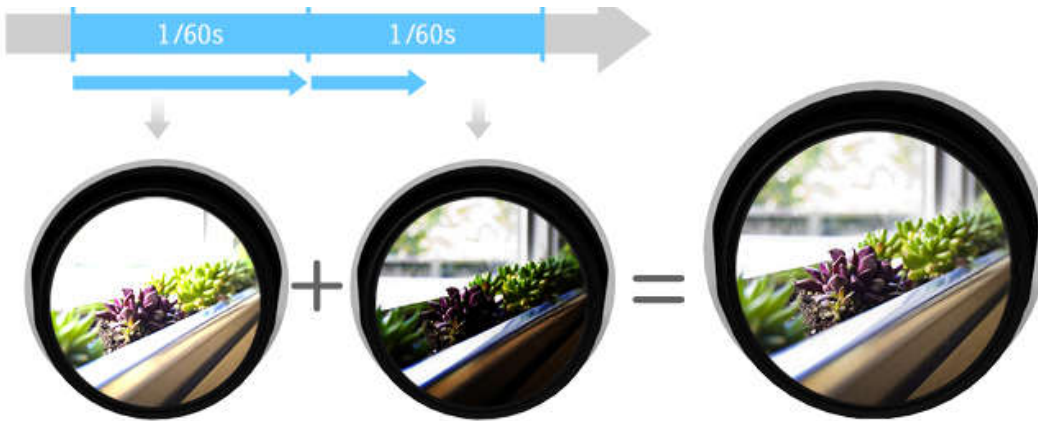

Black Film anti-glare black glass with invisible IR. The new invisible IR technology , called "Black Film", used by the most important manufacturers, presents a black glass in front of the IR unit of the camera, partially hiding it and making it more concealable, but also becomes much more efficient thanks to special anti-pollution

LED SMD ARRAY TECHNOLOGY: This camera is equipped with 2 MAXI LED ARRAY SMD with very high efficiency. IR range: 30 meters. Compared to traditional LEDs, they guarantee lower consumption, longer life, less heat and uniform lighting. Up to 20% less brightness dimming than traditional and 3 times more efficient LEDs.

Real-WDR function

The WDR function allows you to compensate the brightness in areas with strong light-shadow contrast such as a camera installed under a porch or a photo taken in backlight as in the case of the image below.