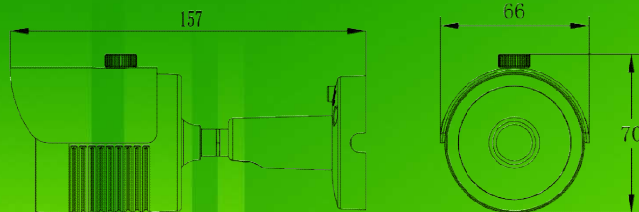

Black Film anti-glare black glass with invisible IR. The new invisible IR technology , called "Black Film", used by the most important manufacturers, presents a black glass in front of the IR unit of the camera, partially hiding it and making it more concealable, but also becomes much more efficient thanks to special anti-pollution

LED SMD ARRAY TECHNOLOGY: This camera is equipped with 2 MAXI LED ARRAY SMD with very high efficiency. IR range: 30 meters. Compared to traditional LEDs, they guarantee lower consumption, longer life, less heat and uniform lighting. Up to 20% less brightness dimming than traditional and 3 times more efficient LEDs.

Real-WDR function

The WDR function allows you to compensate the brightness in areas with strong light-shadow contrast such as a camera installed under a porch or a photo taken in backlight as in the case of the image below.

RVC-58IP2030HSI, H..265+/H.265 new video coding standard brings promise of huge bandwidth & Storage savings of approximate 40-50% over H.264 encoded content with similar quality.